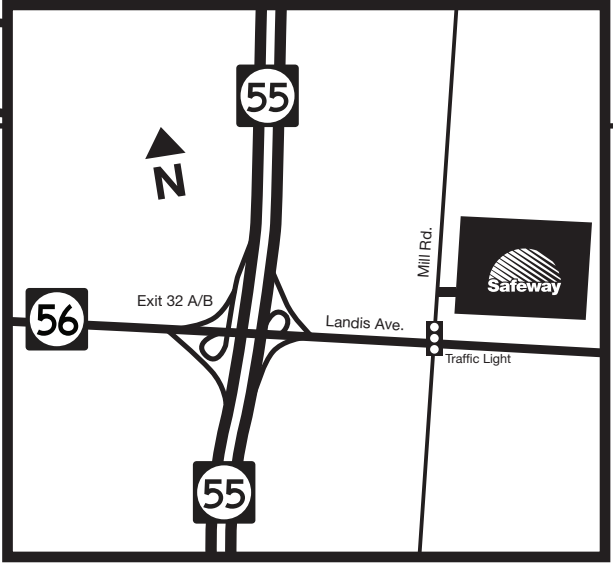

Directions to Safeway

From Atlantic City: Take Route 40 West to 55 South. 55 South to Exit 32A. Once you get off of the Exit ramp, the first light you make a left and we are 200 yards up on the right hand side.

From Philadelphia: From the Walt Whitman bridge, take 42 South to 55 South. 55 South to Exit 32A. The first traffic light you make a left, and we are 200 yards up on the right hand side.

From Delaware: From the Delaware Memorial Bridge, take 40 East to 55 South. 55 South to Exit 32A. The first traffic light you make a left, and we are 200 yards up on the right hand side.

From NJ Turnpike: Get off at Exit 2 from the Turnpike. That puts you on 322 East. Take 322 East to 55 South. 55 South to Exit 32A. The first traffic light you make a left and we are 200 yards up on the right hand side.